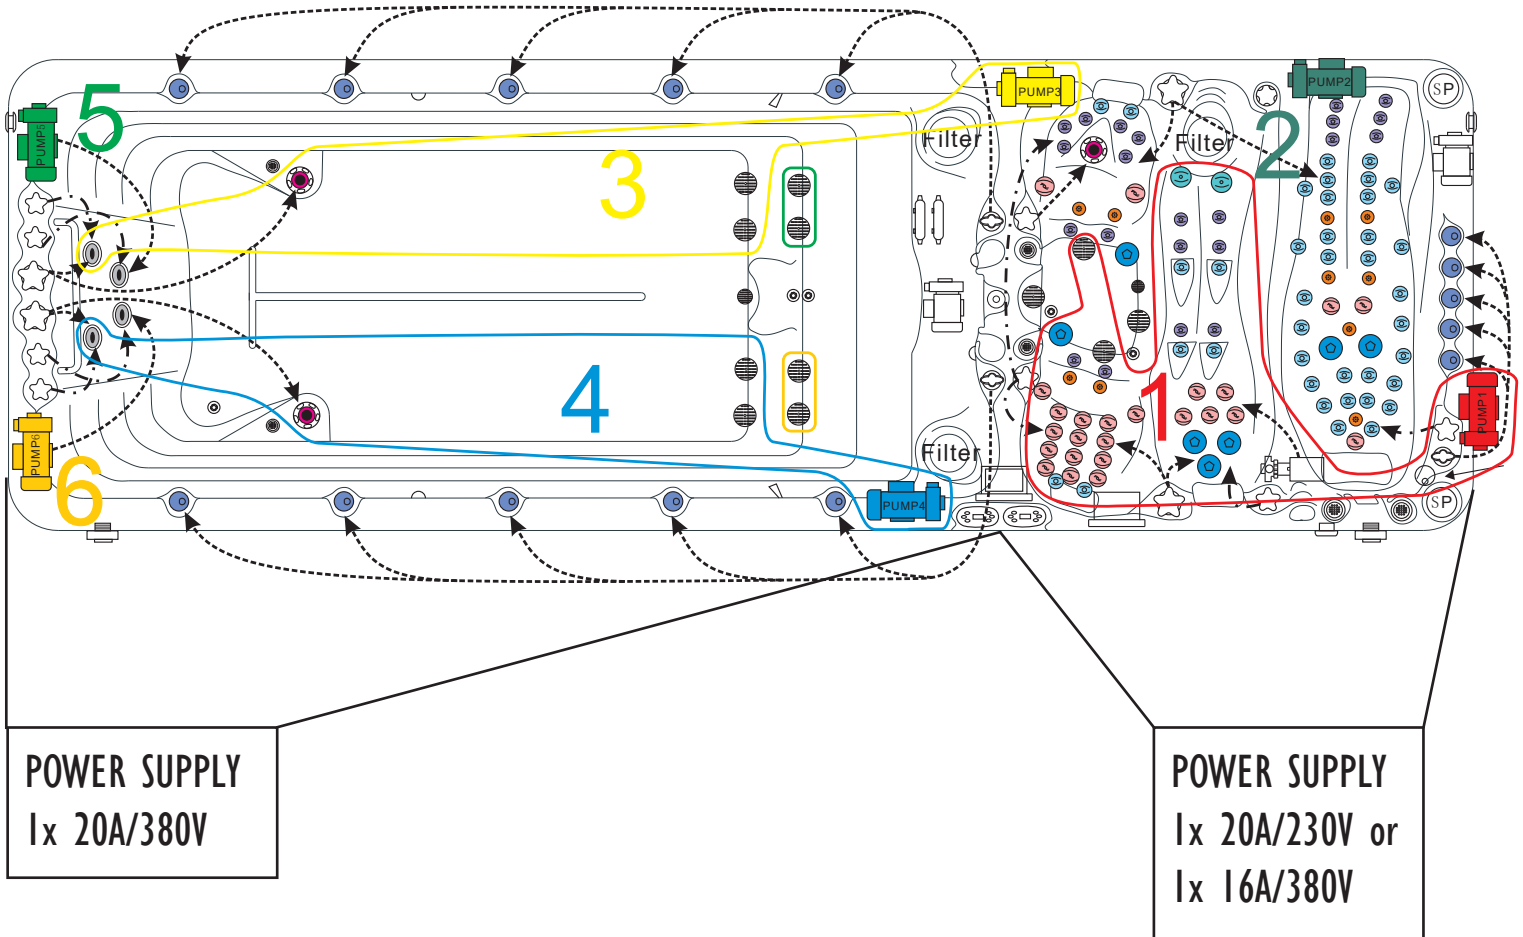

ELECTRICAL SYSTEM

| | |
|-----------------------------------|--------------------------------|
| Voltage..... | 230/380 V |
| Amperage..... | 20 Amp - 380V / 60 Amp - 230 V |
| Full Flow Electric Heater..... | 3 kw |
| Control System..... | Balboa GS523DZ |
| Light (18 x Multi Color LED)..... | Standard |
| Electronic Topside Control..... | Balboa VL801D |

passion
spas | love your senses

SWIMSPA THE ENERGY - THE ENERGY DEEP

PASSION SPAS SPORT- EN FITNESS COLLECTION

-  Waterjet 153950 15pcs
-  Clusterjet 150293 22pcs
-  Clusterjet 151322 36pcs
-  Clusterjet 152186 2pcs
-  Mini Jet 150126 24pcs
-  Power Jet 150155 7pcs
-  Swim Jet 152200 4pcs
-  Swim Jet 150202 3pcs
-  Blowerjet 150561 10pcs
-  Spa Light 150766 6pcs