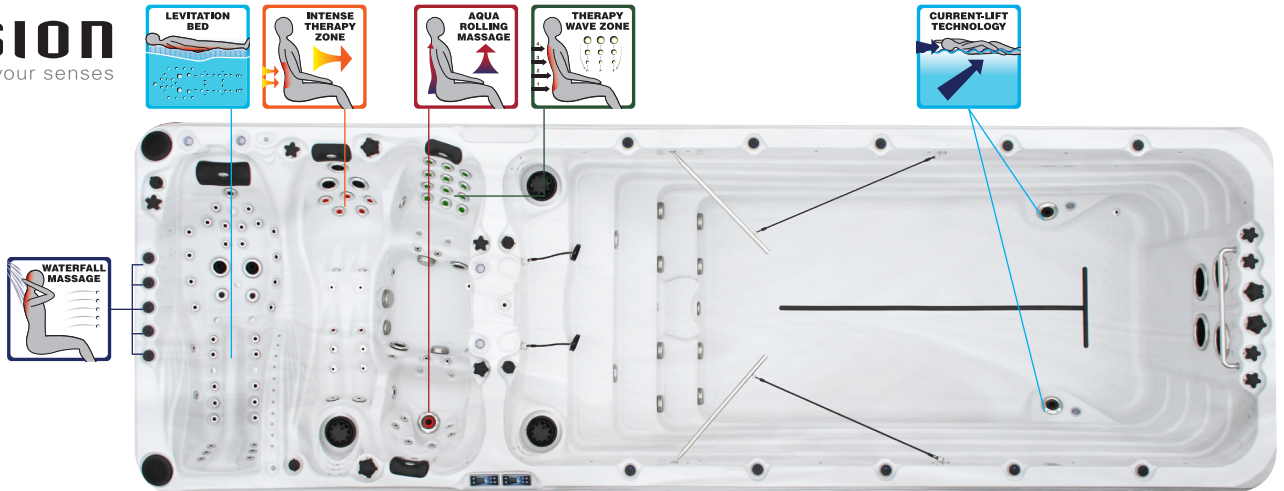

SWIMSPA THE ENERGY - THE ENERGY DEEP

PASSION SPAS SPORT- EN FITNESS COLLECTION

passion
spas | love your senses

SPECIFICATIONS/GENERAL

| | |
|--|---|
| Dimensions LxW x H..... | 720x228 x 128/152 cm |
| Number of Seats..... | 2 |
| Number of Loungers..... | 1 |
| Capacity in Liter..... | 14000/16000 |
| Dry Weight in kg..... | 1650/1800 |
| Full Weight in kg..... | 15650/17800 |
| Shell Material..... | Aristech® Acrylic with Vinylester and Polyester |
| Synthetic Maintenance Free Cabinet..... | Standard |
| Removable Side Panels..... | 8 |
| Cabinet Material..... | Synthetic |
| Durable Support System..... | Synthetic |
| Everlast™ Full Floor Support Material..... | Polyester |
| High Density Urethane Insulation..... | Standard |
| Cup Holders..... | 4 |

SPECIAL FEATURES

| | |
|--|----------|
| Soft Air Massage System..... | Standard |
| Molded Headrest Soft Pillows with LED Light..... | 3 |
| StarBrite Interior LED Light System..... | Standard |
| Audio System with iPod docking station, 2 built-in speakers..... | Standard |
| Water Fall Massage..... | Standard |
| Exterior Corner LED Lighting..... | 2 |
| Aromatherapy System..... | Standard |
| Ozone Sanitation System..... | Standard |
| Synergy Water Maintenance System..... | Standard |
| Ultra Efficient Dual-Wrap Cabinet Insulation..... | Standard |
| 5/4 Ultra Efficient Walk-On Cover..... | Standard |
| Wifi Ready..... | Standard |